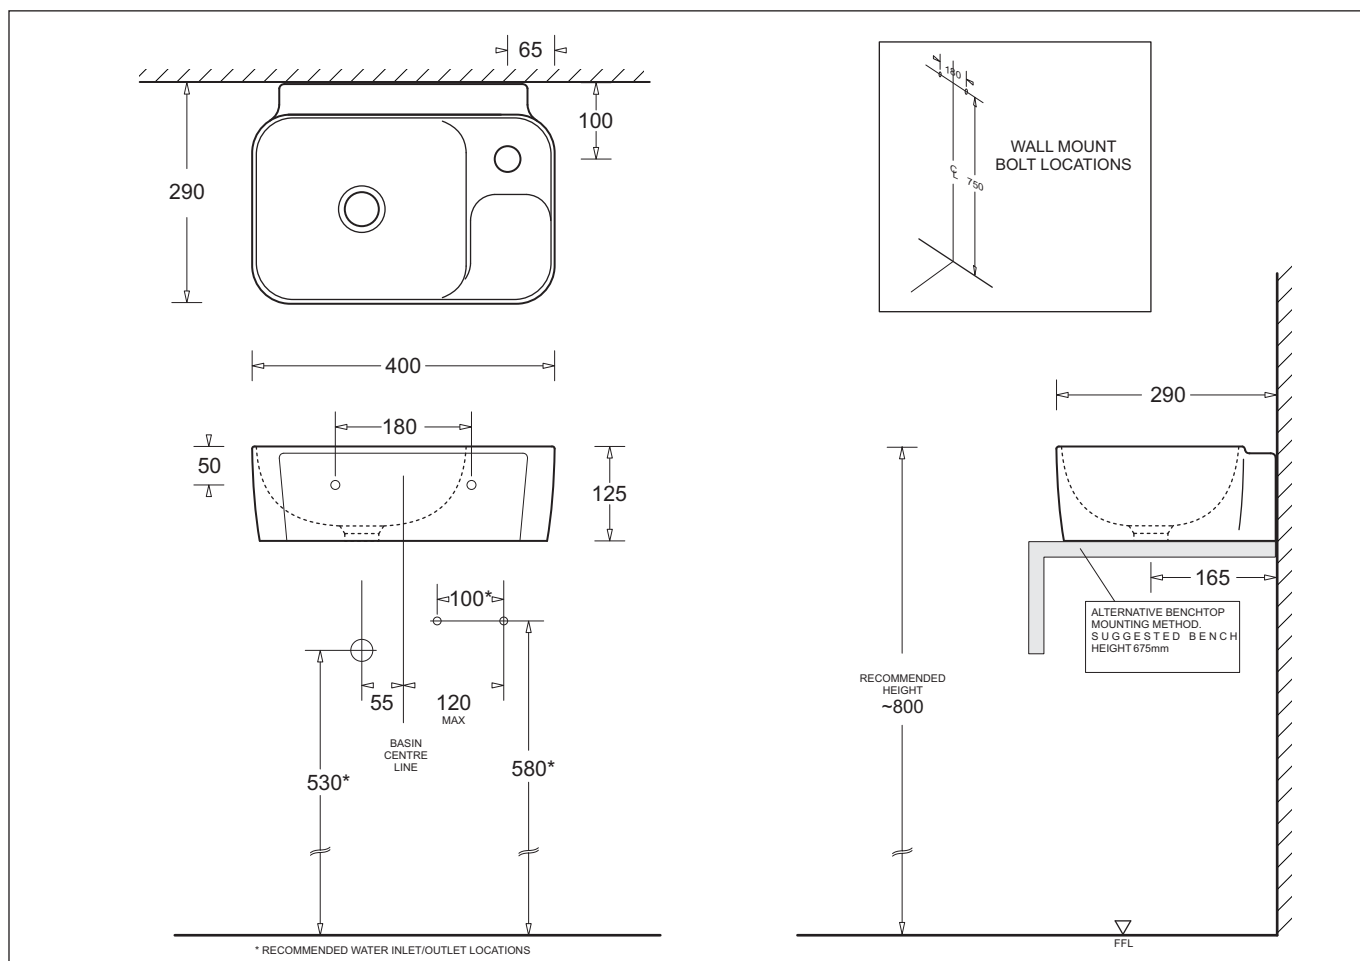

GEMELLI
COMPACT WALL BASIN

Nominal Size 400 x 290mm

1 TAPHOLE

GEMELLI

COMPACT WALL BASIN

- Contemporary vitreous china basin
- Modern basin style - may be wall or countertop mounted
- Generous soap platform
- Single taphole for mixer tap
- 32mm waste outlet with decorative china cover cap
- 400 x 390mm
- Capacity 3.8L

Provided

Item	Description	Code
Basin	Gemelli Compact Wall Basin	JBSG840.1
Plug & Waste	Pop-up Waste 32mm-Chrome	PW6
Installation	Wall Installation Kit	✓

All dimensions are in millimetres and are subject to normal manufacturing variation of +/- 3mm on all surfaces. As product development is ongoing BPA reserves the right to vary specifications without notice.