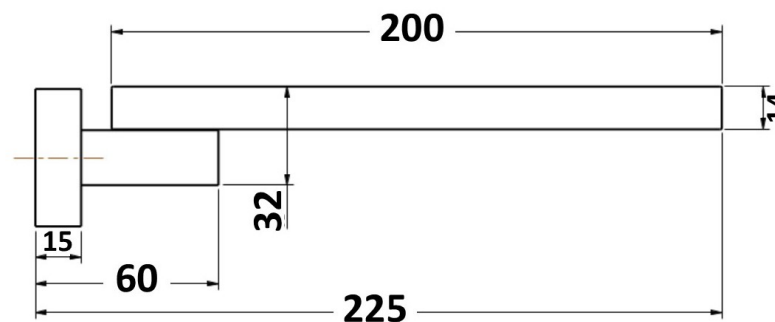

KIATO SWIVEL BATH SPOUT 180mm BRUSHED NICKEL 10418NP

- Contemporary new design
- Available in 5 finishes
- Maximum operating pressure 500kpa
- Minimum operating pressure 150kpa
- Maximum water temperature 80 degrees
- Must be installed by a licensed plumber