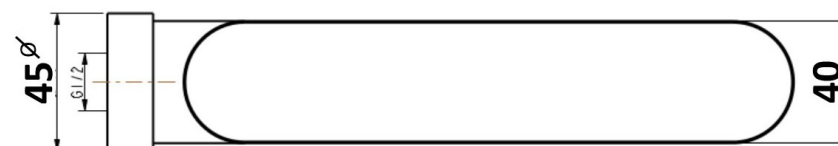

KIATO SWIVEL BATH SPOUT 180mm BRUSHED NICKEL 10418NP

- Contemporary new design
- Available in 5 finishes
- Maximum operating pressure 500kpa
- Minimum operating pressure 150kpa
- Maximum water temperature 80 degrees
- Must be installed by a licensed plumber