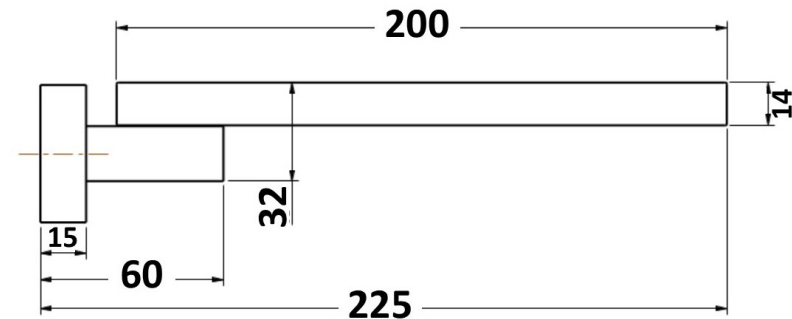

KIATO SWIVEL BATH SPOUT 180mm BLACK 10419

- Contemporary new design
- Available in 5 finishes
- Maximum operating pressure 500kpa
- Minimum operating pressure 150kpa
- Maximum water temperature 80 degrees
- Must be installed by a licensed plumber