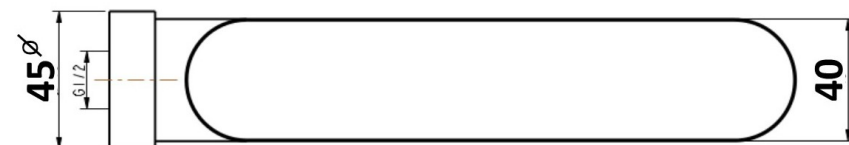

KIATO SWIVEL BATH SPOUT 180mm BLACK 10419

- Contemporary new design
- Available in 5 finishes
- Maximum operating pressure 500kpa
- Minimum operating pressure 150kpa
- Maximum water temperature 80 degrees
- Must be installed by a licensed plumber