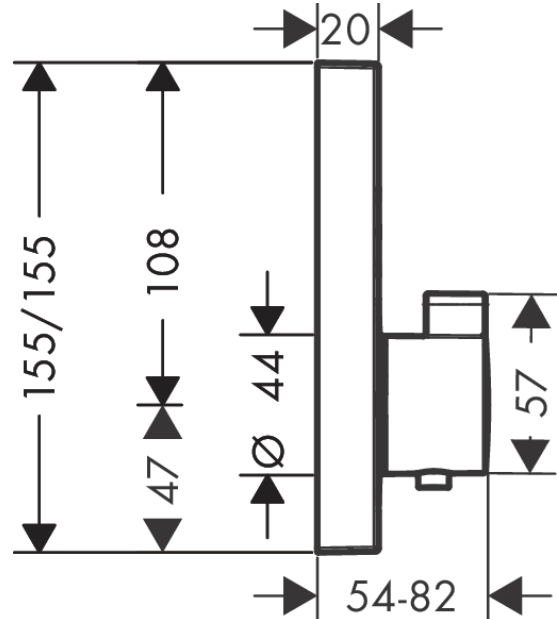

ShowerSelect
Thermostat for concealed installation for 2 functions
 Surfaces: **Chrome** Article Number: **15763003**

Description

product features

- 2 outlets
- simultaneous use of several outlets
- Select push-button on/off control for 2 outlets
- min. operating pressure: 1 bar
- max. operating pressure: 10 bar
- safety lock at 40° C
- connection type: basic set
- Button: Thermostat is delivered with buttons hand shower and Rain large
- scope of supply: sleeve, escutcheon, mixing unit, handle

Technology

Certificates

Product image

Scale drawing

Flowchart