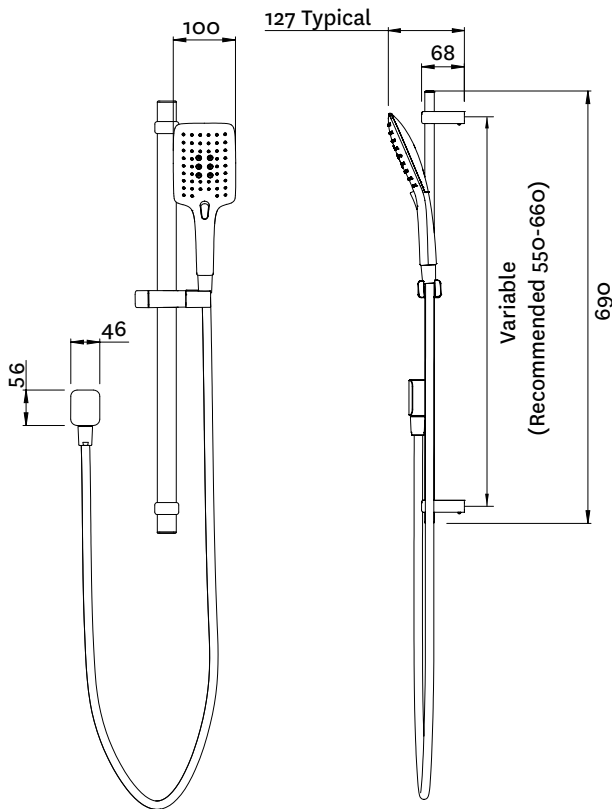

19-2113
EASY-CLICK 3F RAIL SHOWER

Airstream™

Twist Free
Hose

FINISH: Chrome

FUNCTION: Airstream™; Normal, Massage, Combination

INSTALL METHOD: Adjustable Pillars

SUPPLY: Mains Pressure

CONNECTIONS: 1/2" BSP Female

WORKING PRESSURES: 150 - 500 kpa

OPERATING TEMPERATURE: Recommended 50°C*

*Refer AS/NZS 3500

- Advanced Airstream™ spray mixes air with water to create a softer, lighter & voluminous shower experience
- 3 function, (100 x 120mm) adjustable spray handset with chrome faceplate
- Stylish square 690mm rail with adjustable pillars to allow easy retrofit to existing holes
- Height adjustable handset holder with twist-lock slider
- Rub clean silicon jets on the faceplate help to eliminate the build-up of limescale & calcium deposits, maintaining shower performance
- Stylish soft square wall elbow
- Strong and durable Satin-Smooth hose