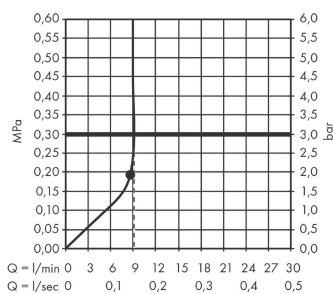

Rainfinity
Overhead shower 250 1jet with wall connector
 Surfaces: **Chrome** Article Number: **26227007**

Description

product features

- consists of: overhead shower, wall connector
- shower head size: 250 mm
- spray type: PowderRain
- projection 273 mm
- middle spray disc: 151 mm
- shower arm vertically inclinable by 10-30°
- maximum flow rate at 3 bar: 9,4 l/min
- spray disc surface: graphite
- material spray disc: aluminium
- overhead shower removable for cleaning
- installation: wall
- scope of supply: overhead shower, wall connector, mounting material, assembly instruction

Technology

Product image

Scale drawing

Flowchart

The consumption was measured in combination with the appropriate fittings (thermostat/mixer/in-wall valve) to reflect actual application in practice.

Rainfinity
Overhead shower 250 1jet with wall connector
 Surfaces: **Chrome** Article Number: **26227007**