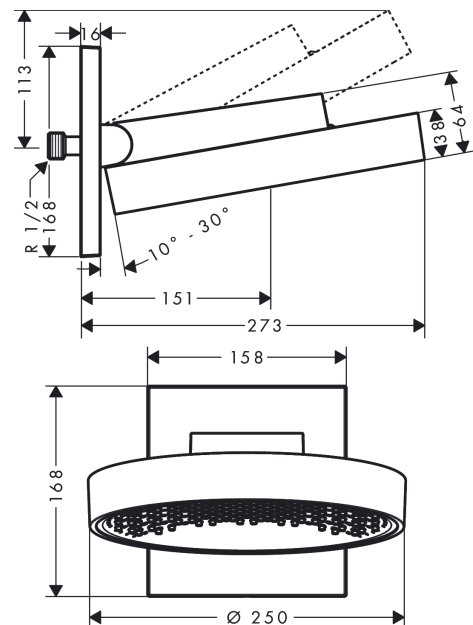

Rainfinity
Overhead shower 250 1jet with wall connector
 Surfaces: **Chrome** Article Number: **26227007**

Description

product features

- consists of: overhead shower, wall connector
- shower head size: 250 mm
- spray type: PowderRain
- projection 273 mm
- middle spray disc: 151 mm
- shower arm vertically inclinable by 10-30°
- maximum flow rate at 3 bar: 9,4 l/min
- spray disc surface: graphite
- material spray disc: aluminium
- overhead shower removable for cleaning
- installation: wall
- scope of supply: overhead shower, wall connector, mounting material, assembly instruction

Technology

Product image

Scale drawing

Flowchart

The consumption was measured in combination with the appropriate fittings (thermostat/mixer/in-wall valve) to reflect actual application in practice.

Rainfinity
Overhead shower 250 1jet with wall connector
 Surfaces: **Chrome** Article Number: **26227007**