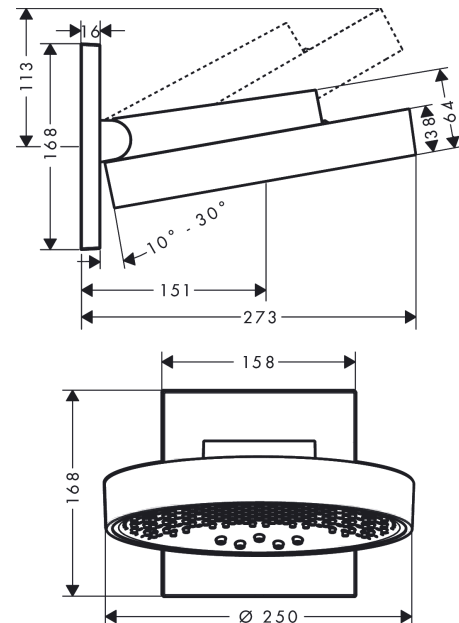

Rainfinity

Overhead shower 250 3jet with wall connector

Surfaces: **Chrome** Article Number: **26233007**

Description

product features

- consists of: overhead shower, wall connector
- shower head size: 250 mm
- spray type: PowderRain, Intense PowderRain, RainStream
- projection 273 mm
- middle spray disc: 151 mm
- shower arm vertically inclinable by 10-30°
- maximum flow rate at 3 bar: 9 l/min
- flow rate RainStream spray (at 3 bar): 9 l/min
- flow rate Intense PowderRain (at 3bar): 9 l/min
- flow rate PowderRain spray (at 0.3 bar): 9 l/min
- the 3 spray zones must be controlled via 3 valves or a diverter valve with 3 outlets
- Select button on thermostat
- spray disc surface: graphite
- material spray disc: aluminium
- overhead shower removable for cleaning
- frame: metal
- installation: wall-mounted - for installation on iBox
- scope of supply: overhead shower, wall connector, mounting material, assembly instruction

Technology

Product image

Scale drawing

Rainfinity

Overhead shower 250 3jet with wall connector

Surfaces: **Chrome** Article Number: **26233007**

Flowchart

The consumption was measured in combination with the appropriate fittings (thermostat/mixer/in-wall valve) to reflect actual application in practice.

Rainfinity
Overhead shower 250 3jet with wall connector
 Surfaces: **Chrome** Article Number: **26233007**

Installation examples