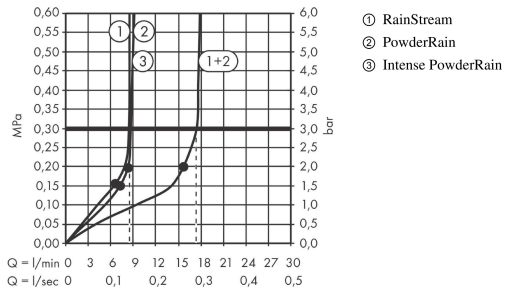

Rainfinity

Overhead shower 250 3jet with wall connector

Surfaces: **Chrome** Article Number: **26233007**

Description

product features

- consists of: overhead shower, wall connector
- shower head size: 250 mm
- spray type: PowderRain, Intense PowderRain, RainStream
- projection 273 mm
- middle spray disc: 151 mm
- shower arm vertically inclinable by 10-30°
- maximum flow rate at 3 bar: 9 l/min
- flow rate RainStream spray (at 3 bar): 9 l/min
- flow rate Intense PowderRain (at 3bar): 9 l/min
- flow rate PowderRain spray (at 0.3 bar): 9 l/min
- the 3 spray zones must be controlled via 3 valves or a diverter valve with 3 outlets
- Select button on thermostat
- spray disc surface: graphite
- material spray disc: aluminium
- overhead shower removable for cleaning
- frame: metal
- installation: wall-mounted - for installation on iBox
- scope of supply: overhead shower, wall connector, mounting material, assembly instruction

Technology

Product image

Scale drawing

Rainfinity

Overhead shower 250 3jet with wall connector

Surfaces: **Chrome** Article Number: **26233007**

Flowchart

The consumption was measured in combination with the appropriate fittings (thermostat/mixer/in-wall valve) to reflect actual application in practice.