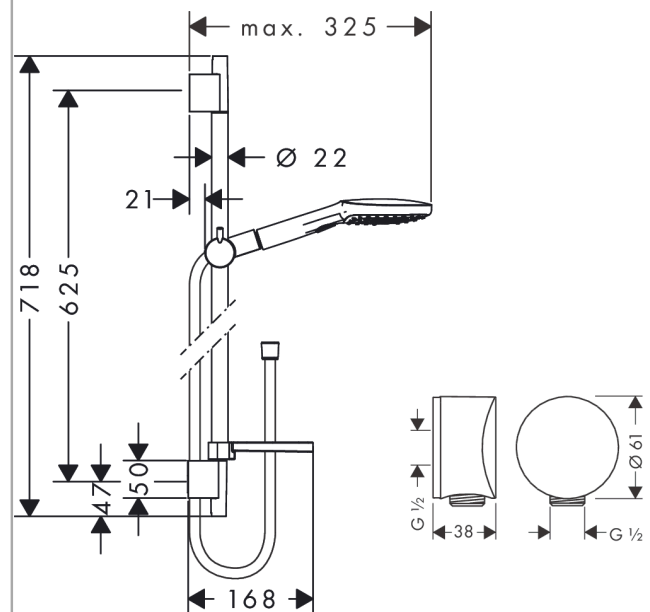

## Raindance Select E

Shower set 120 3jet EcoSmart 9 l/min with shower bar 65 cm and soap dish

Surfaces: **Chrome** Article Number: **26622003**

#### product features

- consists of: hand shower, shower bar, shower hose, slider, soap dish
- convenient diversion via Select button
- shower head size: 120 mm
- maximum flow rate at 0.3 MPa: 9 l/min

### Scale drawing

**Raindance Select E**  
**Shower set 120 3jet EcoSmart 9 l/min with shower bar 65 cm and soap dish**  
 Surfaces: **Chrome** Article Number: **26622003**

Installation examples