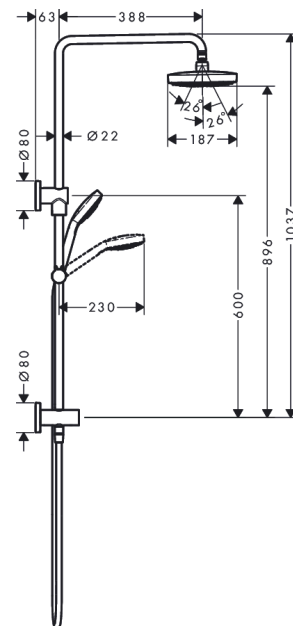

Croma Select E
Croma Select E Showerpipe Reno EcoSmart
 Surfaces: **Chrome** Article Number: **26743003**

Description

product features

- consists of: overhead shower, hand shower, shower hose, slider
- slide inclination angle can be adjusted by 45°
- overhead shower Croma Select E 180 2jet
- shower head size: 180 mm
- ball-joint: overhead shower angle adjustable
- spray type: Rain, IntenseRain
- maximum flow rate at 0.3 MPa: 9 l/min
- fully chrome-plated spray disc
- shower arm length: 390 mm
- installation type: exposed installation
- scope of supply: Showerpipe Reno, escutcheons, mounting material, assembly instruction

Technology

Certificates

Product image

Scale drawing

Flowchart