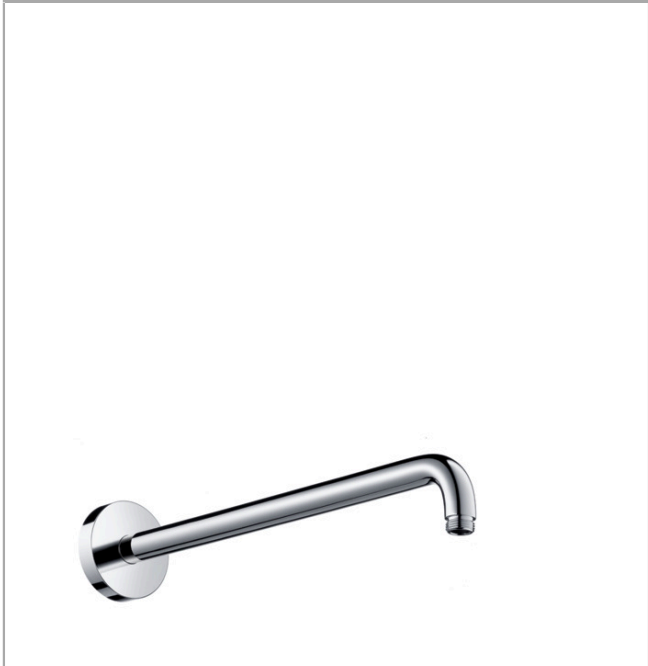

Shower arm 38.9 cm

Surfaces: **Chrome** Article Number: **27413003**

Description

Product image

Scale drawing