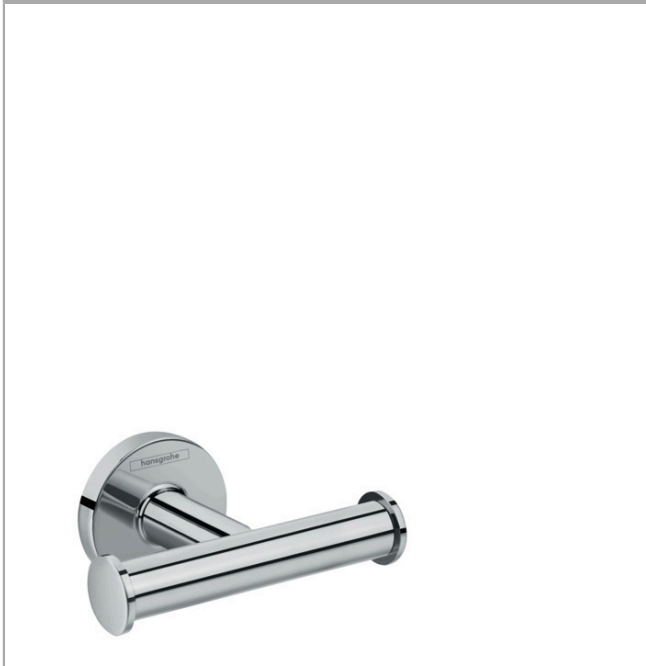

**Logis Universal
Double towel hook**Surfaces: **Chrome** Article Number: **41725000****Description****product features**

- wall-mounted
- material holder: metal
- scope of supply: double towel hook, mounting material, assembly instruction

Product image**Scale drawing**