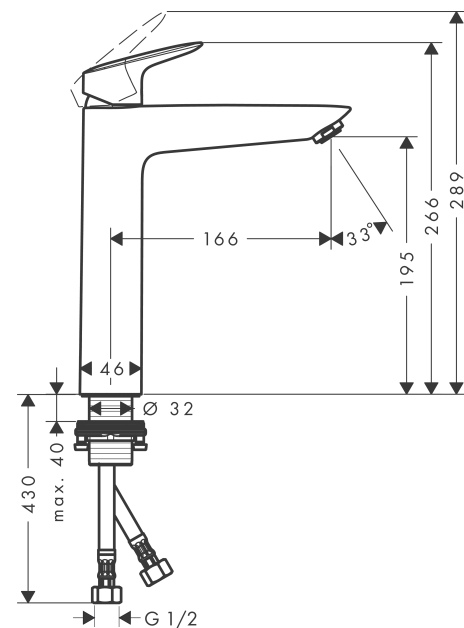

Logis

Single lever basin mixer 190 without waste set

Surfaces: **Chrome** Article Number: **71091003**

Description

product features

- ComfortZone 190
- projection 166 mm
- normal spray
- flow rate at 3 bar: 5 l/min
- suitable for continuous flow water heaters
- not included: waste set

Technology

Certificates

Product image

Scale drawing

Flowchart