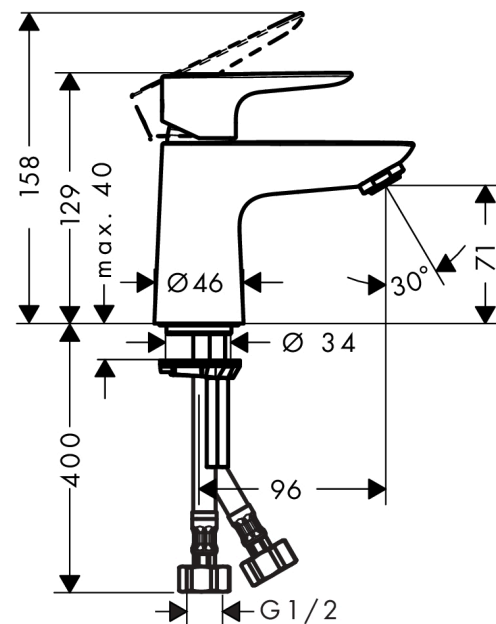

Talis E
Single lever basin mixer 80 without waste set
 Surfaces: **Chrome** Article Number: **71702003**

Description

product features

- ComfortZone 80
- projection 107 mm
- normal spray
- flow rate at 3 bar: 5 l/min
- suitable for continuous flow water heaters
- not included: waste set

Technology

Certificates

Product image

Scale drawing

Flowchart