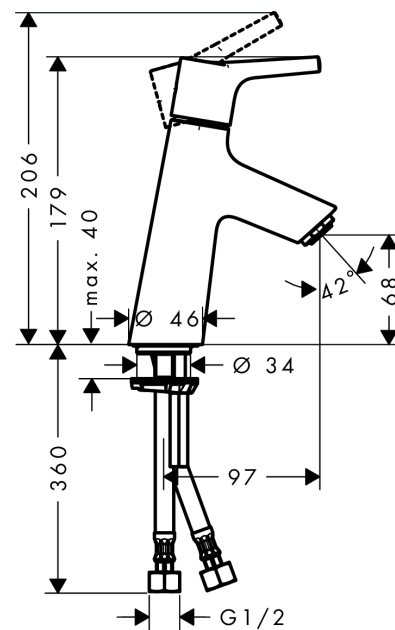

Talis S
Single lever basin mixer 80 without waste set
 Surfaces: **Chrome** Article Number: **72012003**

Description

product features

- ComfortZone 80
- projection 108 mm
- normal spray
- flow rate at 3 bar: 5 l/min
- suitable for continuous flow water heaters
- not included: waste set

Technology

Certificates

Product image

Scale drawing

Flowchart