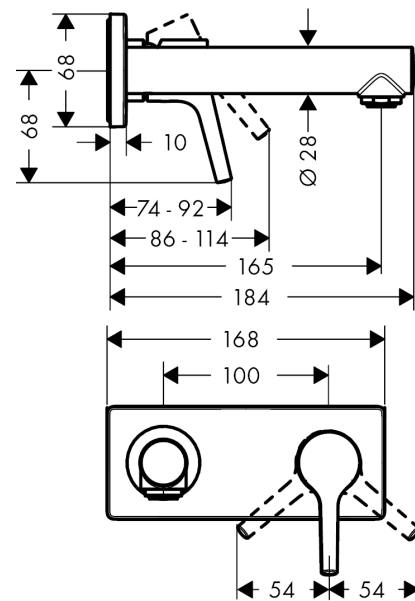

## Talis S

Single lever basin mixer for concealed installation wall-mounted with spout 16.5 cm

Surfaces: **Chrome** Article Number: **72110000**

#### product features

- consists of: single lever basin mixer for concealed installation wall-mounted, waste set
- projection 165 mm
- normal spray
- flow rate at 3 bar: 5 l/min
- suitable for continuous flow water heaters
- non-closing waste set
- material waste set: metal
- scope of supply: single lever basin mixer for concealed installation wall-mounted, connecting thread, assembly instruction
- not included: basic set

### Scale drawing