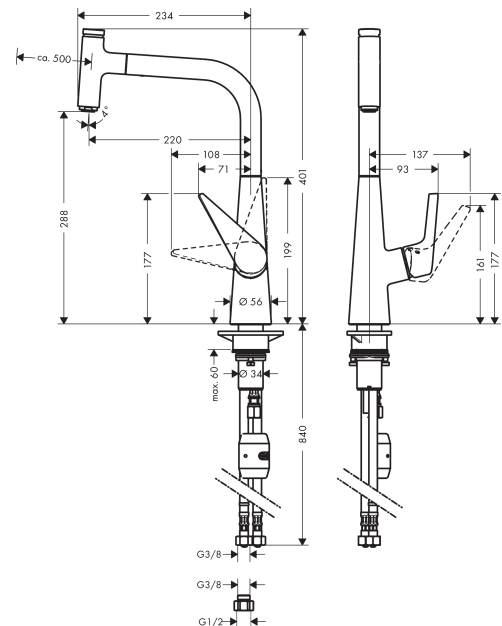

Talis Select M51
Single lever kitchen mixer 300, pull-out spout, 1jet
 Surfaces: **Chrome** Article Number: **72821003**

Description

product features

- ComfortZone 300
- swivel range adjustable in 2 steps to 110° or 150°
- normal spray
- Select button for a comfortable start/stop of the water flow
- MagFit magnetic shower support
- suitable for continuous flow water heaters

Technology

Certificates

Product image

Scale drawing

Flowchart