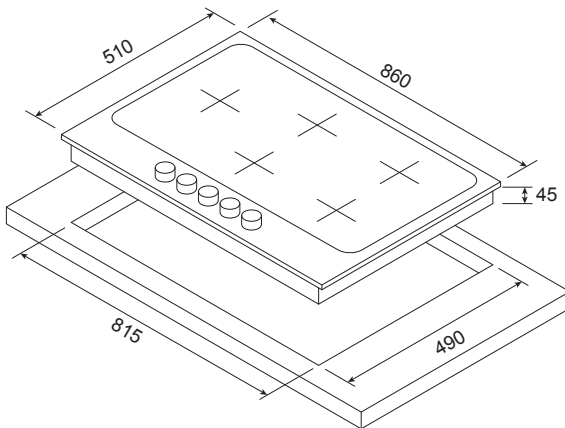

QUALITY ASSURED

J11052_02