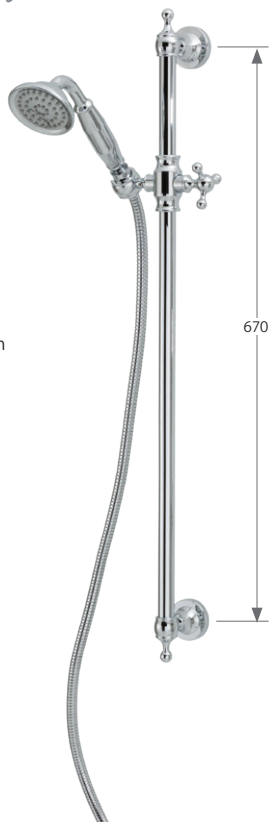

##### LILLIAN Rail Shower, Chrome

**\$299 • 444114**

- Chrome finish
- **WELS 3 Star rated, 8.5L/min**

##### Rail:

- 304 Stainless steel construction
- ABS slider & wall mounts
- Deluxe stainless steel elbow
- Rail thickness: 20mm

##### Shower head:

- LILLIAN single function head (MSH114)
- Brass construction
- Stainless steel flexi-hose

##### LILLIAN Rail Shower, Brushed Nickel

**\$360 • 444114BN**

- Durable PVD brushed nickel finish
- **WELS 3 Star rated, 8.5L/min**