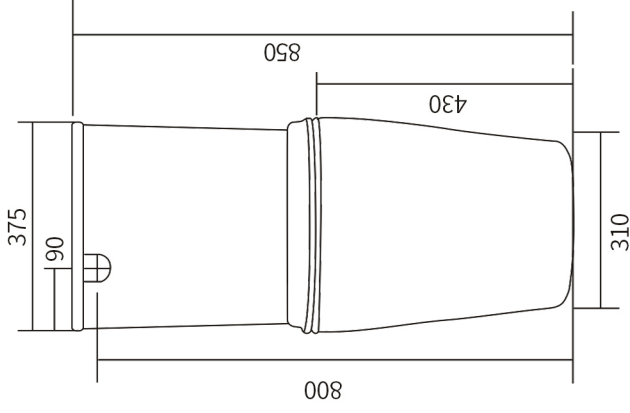

Great Services, Great Design, Great Product

Zero Extra High Wall Faced Rimless Tornado Flush Toilet Suite

3.5L Average Flush Registration No: L07125

MODEL: **MB-028**

Single Hole Tornado Whirlpool Suites

Size: 660x375x850mm

S-trap:75-180mm

P-trap:180mm Roughing-in

MB-028

MB-028

FRONT VIEW

SIDE VIEW

TOP VIEW

- Product Warranty-For warranty protection use a licensed plumber
- 15 Years Warranty on Ceramic
- 3 Years Warranty on Parts
- 1 Year Warranty on Toilet Seat
- First 12 months On site Support