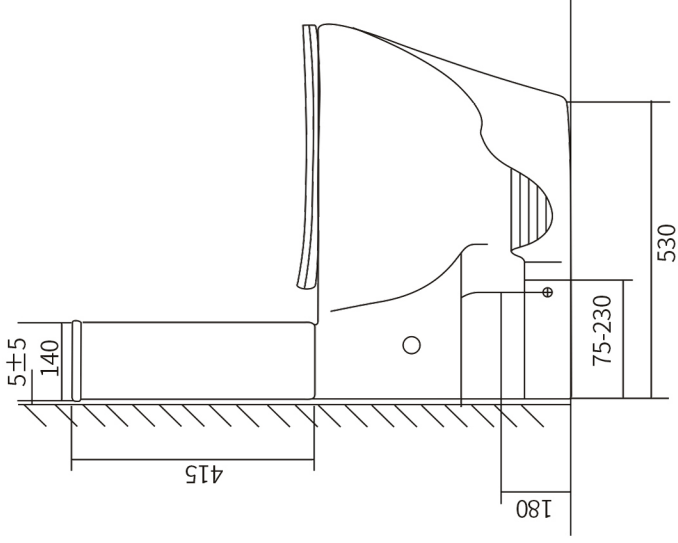

Great Services, Great Design, Great Product

Zero Extra High Wall Faced Rimless Tornado Flush Toilet Suite

3.5L Average Flush Registration No: L07125

MODEL: **MB-028**

Single Hole Tornado Whirlpool Suites

Size: 660x375x850mm

S-trap:75-180mm

P-trap:180mm Roughing-in

MB-028

MB-028

FRONT VIEW

SIDE VIEW

TOP VIEW

- Product Warranty-For warranty protection use a licensed plumber
- 15 Years Warranty on Ceramic
- 3 Years Warranty on Parts
- 1 Year Warranty on Toilet Seat
- First 12 months On site Support