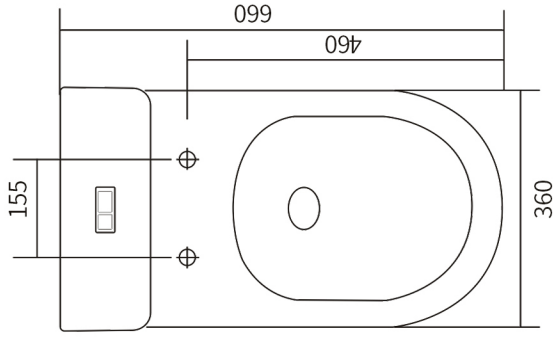

Great Services, Great Design, Great Product

Zero Extra High Wall Faced Rimless Tornado Flush Toilet Suite

3.5L Average Flush Registration No: L07125

MODEL: **MB-028**

Single Hole Tornado Whirlpool Suites

Size: 660x375x850mm

S-trap:75-180mm

P-trap:180mm Roughing-in

MB-028

MB-028

FRONT VIEW

SIDE VIEW

TOP VIEW

- Product Warranty-For warranty protection use a licensed plumber
- 15 Years Warranty on Ceramic
- 3 Years Warranty on Parts
- 1 Year Warranty on Toilet Seat
- First 12 months On site Support