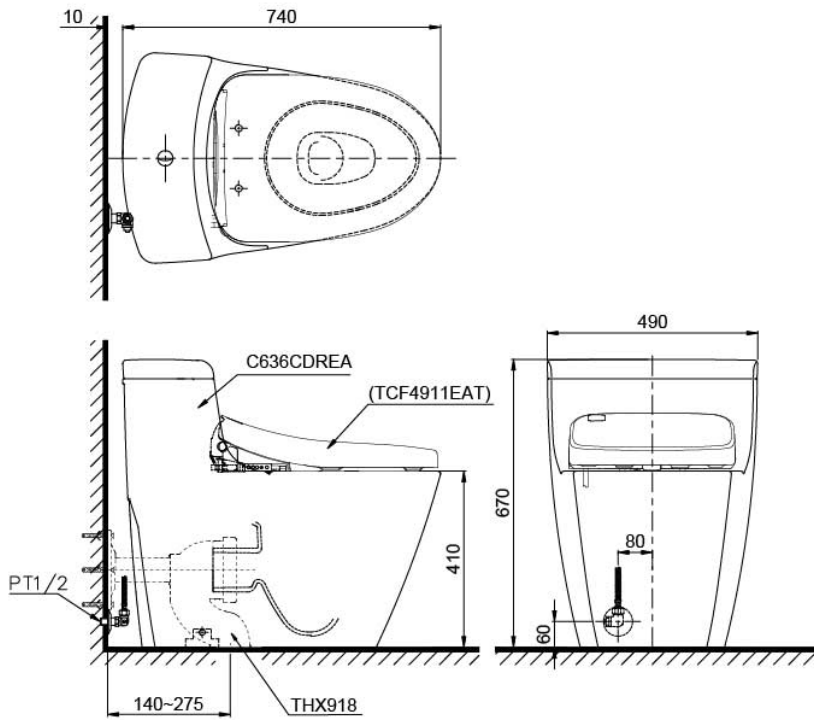

Specifications

Flush system:	TORNADO FLUSH
Water Use:	4.5L / 3L
Rough-in:	140~275 mm (S-Trap)
Bowl Shape:	Elongated
Water Pressure:	0.07MPa~0.75MPa
Size:	498Wx740Dx670H mm

Parts description

- **C636DE#XW**
Elongated One-Piece Toilet
- **C636CDREA**
One piece toilet with Concealed feature, hiding all wiring inside the bowl

Optional Parts

- TC393VS#W
Soft Close Seat & Cover
- TCF4911EAT
WASHLET

Colors

White (CEFIONTECT)

C636DEA
C636CDREA

C636CDREA

()Recommended Dimension