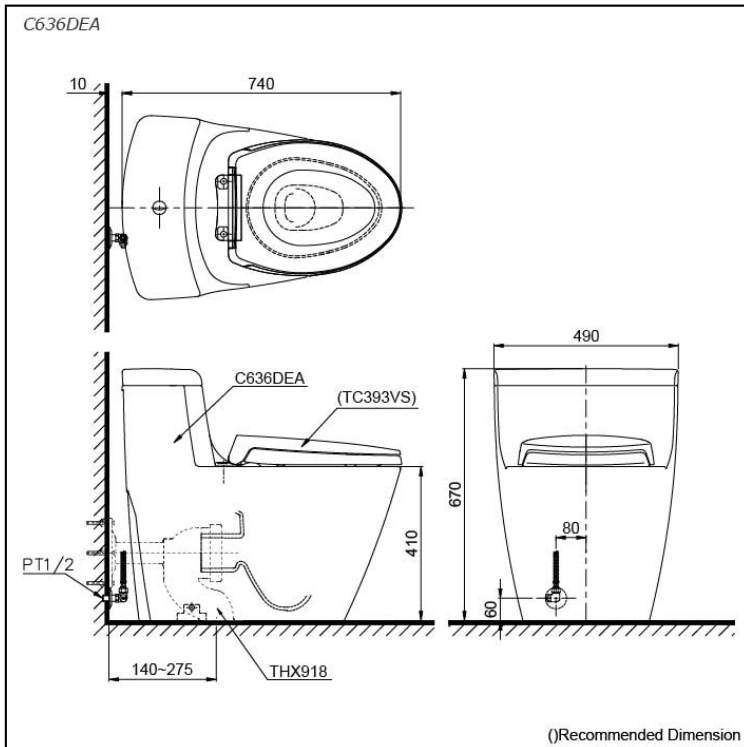

Specifications

Flush system:	TORNADO FLUSH
Water Use:	4.5L / 3L
Rough-in:	140~275 mm (S-Trap)
Bowl Shape:	Elongated
Water Pressure:	0.07MPa~0.75MPa
Size:	498Wx740Dx670H mm

Parts description

- **C636DE#XW**
Elongated One-Piece Toilet
- **C636CDREA**
One piece toilet with Concealed feature, hiding all wiring inside the bowl

Optional Parts

- TC393VS#W
Soft Close Seat & Cover
- TCF4911EAT
WASHLET

Colors

White (CEFIONTECT)

C636DEA
C636CDREA

C636CDREA

()Recommended Dimension