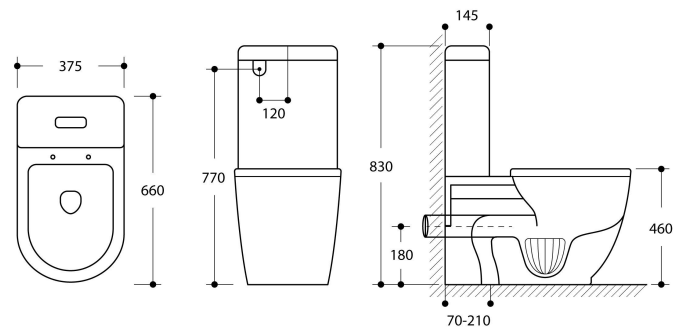

Narva Rimless Close Coupled Back to Wall Toilet Suite with Soft Close Quick Release Seat

Code: NA100RBTW

Specifications

- Finish: Gloss White Ceramic
- Seat: Quick release, soft close, duroplast.
- S or P trap options
- WELS rating: 4 Star (4.5/3L) (R:L03047)
- Watermark Approved to Australian Standards
- Complies to ambulant/comfort height when thick seat is installed
- Waste set out: Variable 70mm to 210mm. Larger set out available up to 260mm when the swan neck pan bend (code: APB3500) is purchased.

Product Options

NA100RBTW-N: Narva Rimless Wall Faced Toilet Suite with Soft Close Quick Release THIN Toilet Seat

NA100RBTW-K: Narva Rimless Wall Faced Toilet with Soft Close Quick Release THICK Toilet Seat