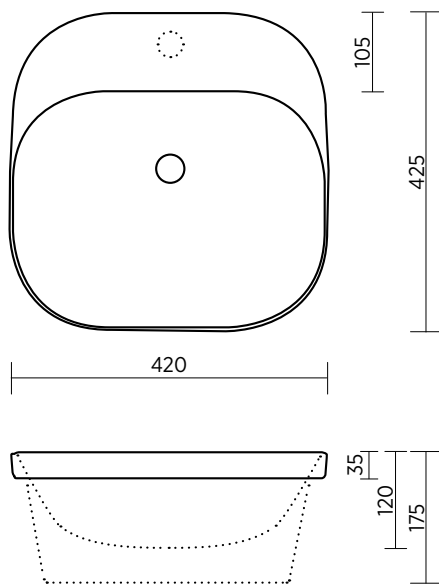

PACTO 420 BASIN

Inset above counter basin

Pacto basins are elegant yet relaxed with flowing lines and curves.

ORDER CODE	191084	1 taphole
	191134	No taphole
TAPHOLE	0 or 1 taphole	
WASTE	Suits 32 mm waste (not supplied).	
OVERFLOW	Integrated overflow.	
MATERIAL	Vitreous china.	
FINISH	Gloss.	
COLOUR	White.	
FIXING	Always use the actual basin to verify cutout. Use silicone sealant. Do not use epoxy type adhesives.	

SEIMA
bathroom | kitchen | laundry

seima.com.au

Please note

- All measurements are in millimetres.
- Dimensions are nominal and subject to normal ceramic manufacturing variations of ± 5 mm.
- Fixing: Use silicone sealant. DO NOT USE EPOXY TYPE ADHESIVES.
- Always use the actual basin to verify cutout.
- Specifications may vary without notice as part of our continuous improvement practices.
- Clean with a damp cloth. Do not use abrasive cleaners, liquids or pastes.