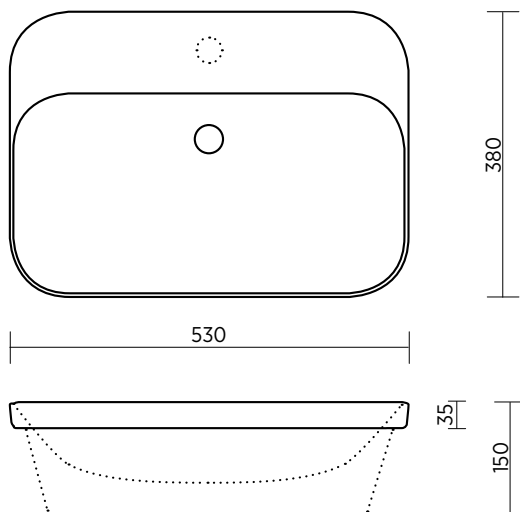

PACTO 530 BASIN

Inset above counter basin

Pacto basins are elegant yet relaxed with flowing lines and curves.

ORDER CODE	191083	1 taphole
	191133	No taphole
TAPHOLE	0 or 1 taphole	
WASTE	Suits 32 mm waste (not supplied).	
OVERFLOW	Integrated overflow.	
MATERIAL	Vitreous china.	
FINISH	Gloss.	
COLOUR	White.	
FIXING	Always use the actual basin to verify cutout. Use silicone sealant. Do not use epoxy type adhesives.	

Basin has integrated overflow

SEIMA

bathroom | kitchen | laundry

seima.com.au

Please note

- All measurements are in millimetres.
- Dimensions are nominal and subject to normal ceramic manufacturing variations of ± 5 mm.
- Fixing: Use silicone sealant. DO NOT USE EPOXY TYPE ADHESIVES.
- Always use the actual basin to verify cutout.
- Specifications may vary without notice as part of our continuous improvement practices.
- Clean with a damp cloth. Do not use abrasive cleaners, liquids or pastes.