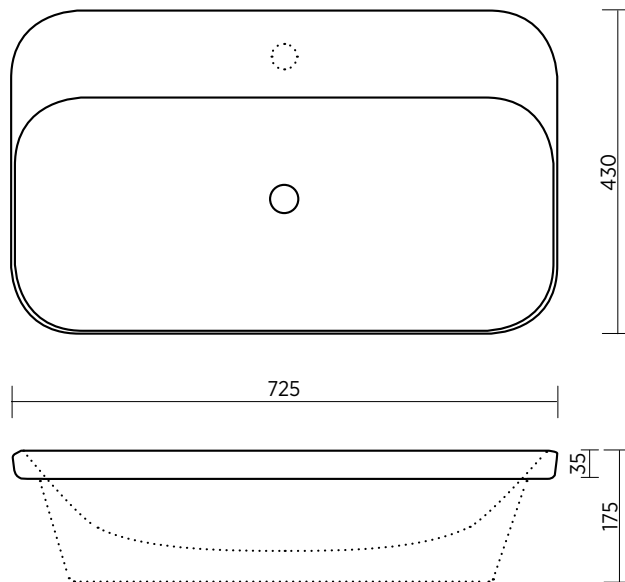

PACTO 725 BASIN

Inset above counter basin

Pacto basins are elegant yet relaxed with flowing lines and curves.

ORDER CODE	191085	1 taphole
	191135	No taphole
TAPHOLE	0 or 1 taphole	
WASTE	Suits 32 mm waste (not supplied).	
OVERFLOW	No overflow.	
MATERIAL	Vitreous china.	
FINISH	Gloss.	
COLOUR	White.	
FIXING	Always use the actual basin to verify cutout. Use silicone sealant. Do not use epoxy type adhesives.	

SEIMA

bathroom | kitchen | laundry

seima.com.au

Please note

- All measurements are in millimetres.
- Dimensions are nominal and subject to normal ceramic manufacturing variations of ± 5 mm.
- Fixing: Use silicone sealant. DO NOT USE EPOXY TYPE ADHESIVES.
- Always use the actual basin to verify cutout.
- Specifications may vary without notice as part of our continuous improvement practices.
- Clean with a damp cloth. Do not use abrasive cleaners, liquids or pastes.